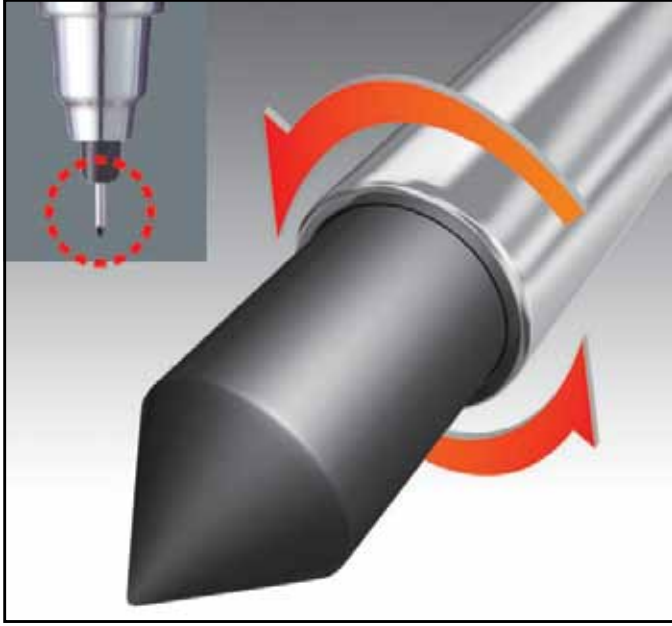

MI-PEM-SY12-05C

MI-PEM-SY-40C

العلبة ٥ حبات،
الكرتون ٢٠ علب.

Box 5 pcs,
ctn 20 boxes

Mechanical pencil with revolving lead that stays sharp. The mechanism inside the pencil revolves as the pencil lead presses down. Each time you write, the lead moves fractionally to maintain an even sharpness.