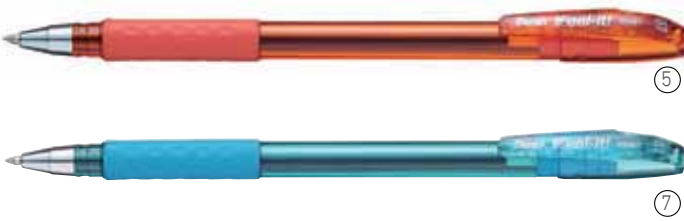

Pens

Ball Point Pen

Stick type ballpoint pen with ultra low viscosity ink.
Available in 8 colours.

Pentel *IFeel-it!*

BX487

- 1 - PE-BX487-A
- 2 - PE-BX487-B
- 3 - PE-BX487-C
- 4 - PE-BX487-D
- 5 - PE-BX487-F
- 6 - PE-BX487-P
- 7 - PE-BX487-S
- 8 - PE-BX487-V

BX490

- 1 - PE-BX490-A
- 2 - PE-BX490-B
- 3 - PE-BX490-C
- 4 - PE-BX490-D
- 5 - PE-BX490-F
- 6 - PE-BX490-P
- 7 - PE-BX490-S
- 8 - PE-BX490-V

Dye Ink with High density

حبر صمغى ذو كثافة عالية