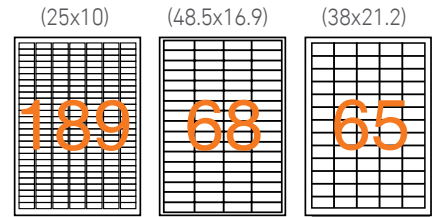

Packet: 100 sheets;
Ctn. 10 packets

الباكيت: 100 ورقة،
الكرتون: 10 باكيت

Packet: 20 sheets;
Ctn. 50 packets

الباكيت: 20 ورقة،
الكرتون: 50 باكيت