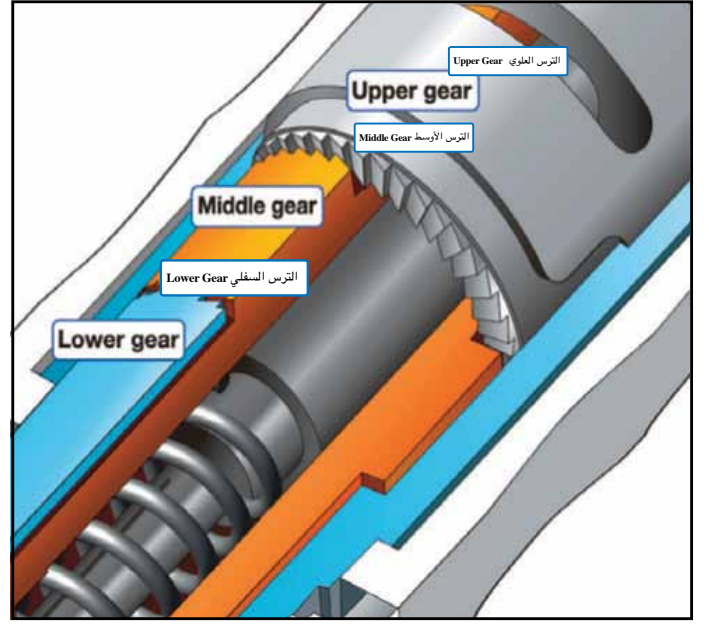

MI-PEM-SY12-05C

MI-PEM-SY-40C

العلبة ٥ حبات،
الكرتون ٢٠ علب.

Box 5 pcs,
ctn 20 boxes

Mechanical pencil with revolving lead that stays sharp. The mechanism inside the pencil revolves as the pencil lead presses down. Each time you write, the lead moves fractionally to maintain an even sharpness.